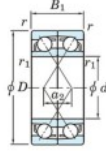

Roulement à bille simple rangée HAR-934-CDF-JTEKT - HAR-934-CDF-JTEKT

<https://www.123roulement.ca/roulement-palier/roulement-bille/simple-rangee/har-934-cdf-jtekt>

Boundary dimensions

Spherical ball bearings Face to face (FF)

Bearing No.	Boundary dimensions (mm)					Basic load ratings (kN)		Fatigue load factor		Limiting speeds (min-1) Grease lub.
	d	D	B	r (min)	r1 (min)	Cr	Cor	f0	f0	
HAR934CDF	170	230	56	2	-	-	110	-	8.8	4000