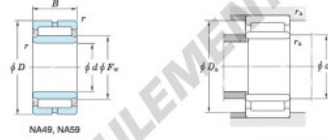

Roulement à rouleaux NA4928-JTEKT - NA4928-JTEKT

<https://www.123roulement.ca/roulement-palier/roulement-rouleaux/rouleaux/na4928-jtekt>

Machined ring needle roller bearings ————— **Koyo**
F_w 29 – 37 mm

With inner ring

Boundary dimensions (mm)					Basic load ratings (kN)		Limiting speeds¹⁾ (min⁻¹)		Bearing No.	
F_w	d	D	B	B₁	C_r	C_{0r}	Oil lub.	Grease lub.	Without inner ring	With inner ring
160	140	190	50	—	232.0	540.0	2 800	—	—	—
		Mounting dimensions (mm)			(Refer.) Mass (kg)		(Refer.) Applicable inner ring No.			
		d₁	D₁	r_s	Without inner ring	With inner ring				
		min.	max.	max.	—	—				
		NA4928	148	182	1.5	2.350	4.08	IRM14016050		

CARACTÉRISTIQUES PRODUIT

Marque	JTEKT
N° Ean13	3663952484389
Diam. intérieur	140 mm
Diam. extérieur	190 mm
Épaisseur	50 mm
Poids	4080 g
Conditionnement	1

contact@123roulement.ca

+33 359 360 490

CRT4 de Lesquin 60 Rue Du Haut De Sainghin 59273 Fretin FRANCE