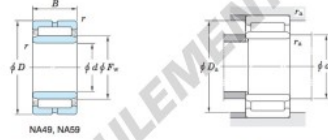

Roulement à rouleaux NA5926-JTEKT - NA5926-JTEKT

<https://www.123roulement.ca/roulement-palier/roulement-rouleaux/rouleaux/na5926-jtekt>

Machined ring needle roller bearings **Koyo**
F_w 29 – 37 mm

With inner ring

Boundary dimensions (mm)				Basic load ratings (kN)		Limiting speeds¹⁾ (min⁻¹)		Bearing No.
F_w	d	D	B	C_r	C₁₀	Oil lub.	Without inner ring	
150	130	180	67	274.0	655.0	3 000	—	
Mounting dimensions (mm)				(Refer.) Mass (kg)		(Refer.) Applicable inner ring No.		
With inner ring				Without inner ring	With inner ring			
NA5926				138	172	1.5	3.000	5.09

CARACTÉRISTIQUES PRODUIT

Marque	JTEKT
N° Ean13	3663952484365
Diam. intérieur	130 mm
Diam. extérieur	180 mm
Épaisseur	67 mm
Poids	5090 g
Conditionnement	1

contact@123roulement.ca

+33 359 360 490

CRT4 de Lesquin 60 Rue Du Haut De Sainghin 59273 Fretin FRANCE