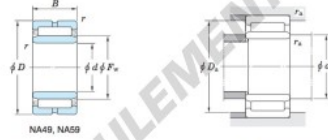

Roulement à rouleaux NA4926-JTEKT - NA4926-JTEKT

<https://www.123roulement.ca/roulement-palier/roulement-rouleaux/rouleaux/na4926-jtekt>

Machined ring needle roller bearings Koyo
F_W 29 – 37 mm
With inner ring

Boundary dimensions (mm)					Basic load ratings (kN)		Limiting speed¹⁾ (min⁻¹)	Bearing No.
F_e	d	D	B	B₁	C_r	C₁₀	Oil lub.	Without inner ring
150	130	180	50	—	225.0	508.0	3 000	—
		Mounting dimensions (mm)			(Refer.) Mass (kg)		(Refer.)	Applicable inner ring No.
With inner ring		d_i min.	D_e max.	r_a max.	Without inner ring	With inner ring		
NA4926		138	172	1.5	2.21	3.83		IRM13015050

CARACTÉRISTIQUES PRODUIT

Marque	JTEKT
N° Ean13	3663952484341
Diam. intérieur	130 mm
Diam. extérieur	180 mm
Épaisseur	50 mm
Poids	3830 g
Conditionnement	1

contact@123roulement.ca

+33 359 360 490

CRT4 de Lesquin 60 Rue Du Haut De Sainghin 59273 Fretin FRANCE