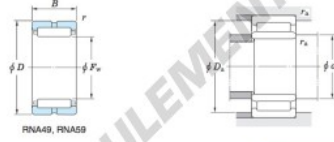

Roulement à rouleaux RNA5922-JTEKT - RNA5922-JTEKT

<https://www.123roulement.ca/roulement-palier/roulement-rouleaux/rouleaux/rna5922-jtekt>

Machined ring needle roller bearings Koyo

F_w 29 – 37 mm

Without inner ring

Boundary dimensions (mm)				Basic load ratings (kN)		Limiting speeds¹⁾ (min⁻¹)		Bearing No.
F_w	d	D	B	C_r	C_{10}	Oil lub.	Without inner ring	
125	110	150	54	195.0	448.0	3 700	RNA5922	
Mounting dimensions (mm)				(Refer.) Mass (kg)		(Refer.) Applicable inner ring No.		
With inner ring				Without inner ring	With inner ring			
d_a	D_a	r_a		1.690	2.74	IRM11012554		
max.	max.	max.						
116.5	143.5	1						

CARACTÉRISTIQUES PRODUIT

Marque	JTEKT
N° Ean13	3663952484273
Diam. intérieur	125 mm
Diam. extérieur	150 mm
Épaisseur	54 mm
Poids	1690 g
Conditionnement	1

contact@123roulement.ca

+33 359 360 490

CRT4 de Lesquin 60 Rue Du Haut De Sainghin 59273 Fretin FRANCE