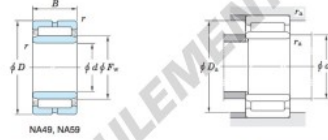

Roulement à rouleaux NA4918-JTEKT - NA4918-JTEKT

<https://www.123roulement.ca/roulement-palier/roulement-rouleaux/rouleaux/na4918-jtekt>

Machined ring needle roller bearings Koyo

F_w 29 ~ 37 mm

With inner ring

Boundary dimensions (mm)					Basic load ratings (kN)		Limiting speeds¹⁾ (min⁻¹)		Bearing No.
F_w	d	D	B	B_r	C_r	C_{10}	Oil lub.	Without inner ring	
105	90	125	35	—	111.0	238.0	4 400	—	
		Mounting dimensions (mm)			(Refer.) Mass (kg)		(Refer.) Applicable inner ring No.		
		With inner ring	d_s	D_s	r_a	Without inner ring	With inner ring		
		NA4918	96.5	118.5	1	0.695	1.31	IRM9010535	

CARACTÉRISTIQUES PRODUIT

Marque	JTEKT
N° Ean13	3663952484105
Diam. intérieur	90 mm
Diam. extérieur	125 mm
Épaisseur	35 mm
Poids	1310 g
Conditionnement	1

contact@123roulement.ca

+33 359 360 490

CRT4 de Lesquin 60 Rue Du Haut De Sainghin 59273 Fretin FRANCE