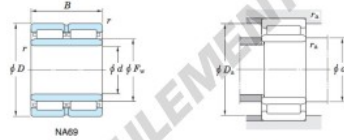

Roulement à rouleaux NA6916-JTEKT - NA6916-JTEKT

<https://www.123roulement.ca/roulement-palier/roulement-rouleaux/rouleaux/na6916-jtekt>

Machined ring needle roller bearings ————— Koyo
F_W 29 – 37 mm
With inner ring

Boundary dimensions (mm)				Basic load ratings (kN)		Limiting speeds¹⁾ (min⁻¹)		Bearing No.	
F_w	d	D	B	C_r	C₁₀	Oil lub.	Without inner ring		
90	80	110	54	140.0	304.0	5 100	—		
Mounting dimensions (mm)				(Refer.) Mass (kg)		(Refer.) Applicable inner ring No.			
With inner ring				Without inner ring	With inner ring				
NA6916				85	105	1	0.916	1.46	IRM809054

CARACTÉRISTIQUES PRODUIT

Marque	JTEKT
N° Ean13	3663952484013
Diam. intérieur	80 mm
Diam. extérieur	110 mm
Épaisseur	54 mm
Poids	1460 g
Conditionnement	1

contact@123roulement.ca

+33 359 360 490

CRT4 de Lesquin 60 Rue Du Haut De Sainghin 59273 Fretin FRANCE