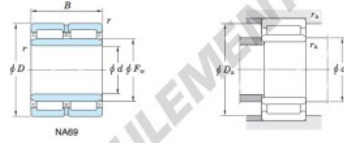

Roulement à rouleaux NA6915-JTEKT - NA6915-JTEKT

<https://www.123roulement.ca/roulement-palier/roulement-rouleaux/rouleaux/na6915-jtekt>

Machined ring needle roller bearings ————— Koyo
F_w 29 – 37 mm

With inner ring

Boundary dimensions (mm)				Basic load ratings (kN)		Limiting speeds¹⁾ (min⁻¹)		Bearing No.	
F_w	d	D	B	C_r	C₁₀	Oil lub.	Without inner ring		
85	75	105	54	135.0	283.0	5 400	—		
Mounting dimensions (mm)				(Refer.) Mass (kg)		(Refer.) Applicable inner ring No.			
With inner ring				Without inner ring	With inner ring				
NA6915				80	100	1	0.866	1.44	IRM758554

CARACTÉRISTIQUES PRODUIT

Marque	JTEKT
N° Ean13	3663952483955
Diam. intérieur	75 mm
Diam. extérieur	105 mm
Épaisseur	54 mm
Poids	1440 g
Conditionnement	1

contact@123roulement.ca

+33 359 360 490

CRT4 de Lesquin 60 Rue Du Haut De Sainghin 59273 Fretin FRANCE