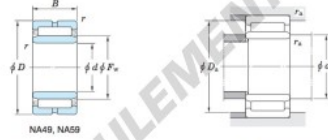

Roulement à rouleaux NA5915-JTEKT - NA5915-JTEKT

<https://www.123roulement.ca/roulement-palier/roulement-rouleaux/rouleaux/na5915-jtekt>

Machined ring needle roller bearings Koyo
F_w 29 – 37 mm
With inner ring

Boundary dimensions (mm)				Basic load ratings (kN)		Limiting speeds¹⁾ (min⁻¹)		Bearing No.	
F_w	d	D	B	C_r	C_{0r}	Oil lub.	Without inner ring		
85	75	105	40	109.0	216.0	5 400	—		
Mounting dimensions (mm)				(Refer.) Mass (kg)		(Refer.) Applicable inner ring No.			
With inner ring				Without inner ring	With inner ring				
NA5915				80	100	1	0.844	1.03	IRM758540

CARACTÉRISTIQUES PRODUIT

Marque	JTEKT
N° Ean13	3663952483931
Diam. intérieur	75 mm
Diam. extérieur	105 mm
Épaisseur	40 mm
Poids	1030 g
Conditionnement	1

contact@123roulement.ca

+33 359 360 490

CRT4 de Lesquin 60 Rue Du Haut De Sainghin 59273 Fretin FRANCE