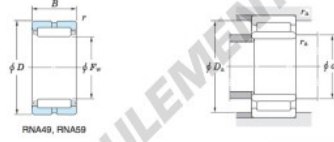

Roulement à rouleaux RNA5915-JTEKT - RNA5915-JTEKT

<https://www.123roulement.ca/roulement-palier/roulement-rouleaux/rouleaux/rna5915-jtekt>

Machined ring needle roller bearings ————— Koyo
F_w 29 – 37 mm

Without inner ring

Boundary dimensions (mm)				Basic load ratings (kN)		Limiting speeds¹⁾ (min⁻¹)		Bearing No.
F_w	d	D	B	C_r	C_{0r}	Oil lub.	Without inner ring	
85	75	105	40	109.0	216.0	5 400	RNA5915	
Mounting dimensions (mm)				(Refer.) Mass (kg)		(Refer.) Applicable inner ring No.		
With inner ring				Without inner ring	With inner ring			
	d₁	D₁	r_s	0.644	1.03	IRM758540		
	max.	max.	max.					

CARACTÉRISTIQUES PRODUIT

Marque	JTEKT
N° Ean13	3663952483924
Diam. intérieur	85 mm
Diam. extérieur	105 mm
Épaisseur	40 mm
Poids	644 g
Conditionnement	1

contact@123roulement.ca

+33 359 360 490

CRT4 de Lesquin 60 Rue Du Haut De Sainghin 59273 Fretin FRANCE