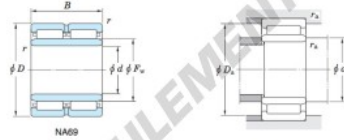

Roulement à rouleaux NA6913-JTEKT - NA6913-JTEKT

<https://www.123roulement.ca/roulement-palier/roulement-rouleaux/rouleaux/na6913-jtekt>

Machined ring needle roller bearings ————— Koyo
F_w 29 – 37 mm

With inner ring

Boundary dimensions (mm)				Basic load ratings (kN)		Limiting speeds¹⁾ (min⁻¹)		Bearing No.	
F_w	d	D	B	C_r	C₁₀	Oil lub.	Without inner ring		
72	65	90	45	98.4	190.0	6 400	—		
Mounting dimensions (mm)				(Refer.) Mass (kg)		(Refer.) Applicable inner ring No.			
With inner ring				Without inner ring	With inner ring				
NA6913				70	85	1	0.541	0.798	IRM65745

CARACTÉRISTIQUES PRODUIT

Marque	JTEKT
N° Ean13	3663952483825
Diam. intérieur	65 mm
Diam. extérieur	90 mm
Épaisseur	45 mm
Poids	798 g
Conditionnement	1

contact@123roulement.ca

+33 359 360 490

CRT4 de Lesquin 60 Rue Du Haut De Sainghin 59273 Fretin FRANCE