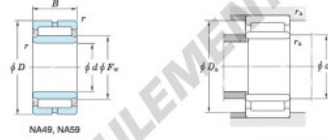

Roulement à rouleaux NA4913-JTEKT - NA4913-JTEKT

<https://www.123roulement.ca/roulement-palier/roulement-rouleaux/rouleaux/na4913-jtekt>

Machined ring needle roller bearings
F_w 29 – 37 mm

With inner ring

Boundary dimensions (mm)				Basic load ratings (kN)		Limiting speeds¹⁾ (min⁻¹)		Bearing No.	
F_w	d	D	B	C_r	C₁₀	Oil lub.	Without inner ring		
72	65	90	25	—	1	86.1	114.0	6 400	—
Mounting dimensions (mm)				(Refer.) Mass (kg)		(Refer.) Applicable inner ring No.			
With inner ring				Without inner ring	With inner ring				
NA4913				70	85	1	0.307	0.450	IRM65725

CARACTÉRISTIQUES PRODUIT

Marque	JTEKT
N° Ean13	3663952483788
Diam. intérieur	65 mm
Diam. extérieur	90 mm
Épaisseur	25 mm
Poids	450 g
Conditionnement	1

contact@123roulement.ca

+33 359 360 490

CRT4 de Lesquin 60 Rue Du Haut De Sainghin 59273 Fretin FRANCE