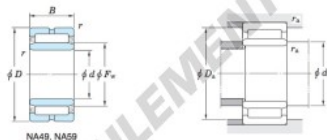

Roulement à rouleaux NA5911-JTEKT - NA5911-JTEKT

<https://www.123roulement.ca/roulement-palier/roulement-rouleaux/rouleaux/na5911-jtekt>

Machined ring needle roller bearings Koyo

F_w 29 ~ 37 mm

With inner ring

NA49, NA59

Boundary dimensions (mm)					Basic load ratings (kN)		Limiting speeds¹⁾ (min⁻¹)		Bearing No.	
F_w	d	D	B	B_1	C_r	C_{10}	Oil lub.		Without inner ring	
63	55	80	34	—	75.6	138.0	7 300		—	
Mounting dimensions (mm)					(Refer.) Mass (kg)		(Refer.) Applicable inner ring No.			
With inner ring					Without inner ring	With inner ring				
NA5911					60	75	1	0.354	0.545	IRM556334

CARACTÉRISTIQUES PRODUIT

Marque	JTEKT
N° Ean13	3663952483689
Diam. intérieur	55 mm
Diam. intérieur	2.165" inch
Diam. extérieur	80 mm
Diam. extérieur	3.15" inch
Epaisseur	34 mm
Epaisseur	1.339" inch
Poids	546 g
Conditionnement	1

contact@123roulement.ca

+33 359 360 490

CRT4 de Lesquin 60 Rue Du Haut De Sainghin 59273 Fretin FRANCE