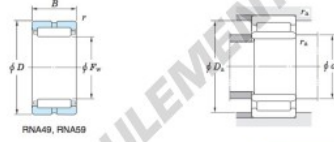

Roulement à rouleaux RNA4910-JTEKT - RNA4910-JTEKT

<https://www.123roulement.ca/roulement-palier/roulement-rouleaux/rouleaux/rna4910-jtekt>

Machined ring needle roller bearings ————— **Koyo**
F_w 29 ~ 37 mm

Without inner ring

Boundary dimensions (mm)				Basic load ratings (kN)		Limiting speeds¹⁾ (min⁻¹)		Bearing No.
F_w	d	D	B	C_r	C₁₀	Oil lub.	Without inner ring	
58	50	72	22	35.7	70.6	8 100	RNA4910	
Mounting dimensions (mm)				(Refer.) Mass (kg)		(Refer.) Applicable inner ring No.		
With inner ring				Without inner ring	With inner ring			
d_a min.	D_a max.	r_a max.	0.6	0.191	0.298	IRM505822		

CARACTÉRISTIQUES PRODUIT

Marque	JTEKT
N° Ean13	3663952483528
Diam. intérieur	58 mm
Diam. intérieur	2.283" inch
Diam. extérieur	72 mm
Diam. extérieur	2.835" inch
Epaisseur	22 mm
Epaisseur	0.866" inch
Poids	191 g
Conditionnement	1

contact@123roulement.ca

+33 359 360 490

CRT4 de Lesquin 60 Rue Du Haut De Sainghin 59273 Fretin FRANCE