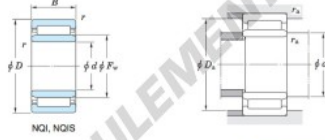

Roulement à rouleaux NQIS45-22-JTEKT - NQIS45-22-JTEKT

<https://www.123roulement.ca/roulement-palier/roulement-rouleaux/rouleaux/nqis45-22-jtekt>

Machined ring needle roller bearings Koyo

F_w 29 – 37 mm

With inner ring

Boundary dimensions (mm)					Basic load ratings (kN)		Limiting speeds¹⁾ (min⁻¹)		Bearing No.	
F_w	d	D	B	B_1	C_r	C_{10}	Oil lub.		Without inner ring	
55	45	72	22	—	44.6	71.6	8 300		—	
Mounting dimensions (mm)					(Refer.) Mass (kg)		(Refer.) Applicable inner ring No.			
With inner ring					Without inner ring	With inner ring				
NQIS45/22					49	66	0.8	0.210	0.341	—

CARACTÉRISTIQUES PRODUIT

Marque	JTEKT
N° Ean13	3663952483511
Diam. intérieur	45 mm
Diam. extérieur	72 mm
Épaisseur	22 mm
Poids	341 g
Conditionnement	1

contact@123roulement.ca

+33 359 360 490

CRT4 de Lesquin 60 Rue Du Haut De Sainghin 59273 Fretin FRANCE