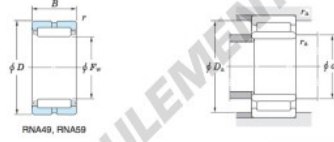

Roulement à rouleaux RNA49-48R-JTEKT - RNA49-48R-JTEKT

<https://www.123roulement.ca/roulement-palier/roulement-rouleaux/rouleaux/rna49-48r-jtekt>

Machined ring needle roller bearings ————— **Koyo**
F_w 29 – 37 mm

Without inner ring

Boundary dimensions (mm)				Basic load ratings (kN)		Limiting speeds¹⁾ (min⁻¹)		Bearing No.
F_w	d	D	B	C_r	C_{0r}	Oil lub.	Without inner ring	
55	—	70	22	46.9	76.5	8 300	RNA49/48R	
Mounting dimensions (mm)				(roller) Mass (kg)		(roller) Applicable inner ring No.		
With inner ring				Without inner ring	With inner ring	—		
—				66	0.6	0.174	—	

CARACTÉRISTIQUES PRODUIT

Marque	JTEKT
N° Ean13	3663952483481
Diam. intérieur	55 mm
Diam. extérieur	70 mm
Épaisseur	22 mm
Poids	174 g
Conditionnement	1

contact@123roulement.ca

+33 359 360 490

CRT4 de Lesquin 60 Rue Du Haut De Sainghin 59273 Fretin FRANCE