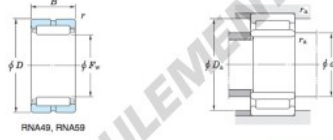

Roulement à rouleaux RNA49-48R-JTEKT - RNA49-48R-JTEKT

<https://www.123roulement.ca/roulement-palier/roulement-rouleaux/rouleaux/rna49-48r-jtekt>

Machined ring needle roller bearings
F_W 29 – 37 mm

Without inner ring

Boundary dimensions (mm)				Basic load ratings (kN)		Limiting speeds¹⁾ (min⁻¹)		Bearing No.
F_w	d	D	B	C_r	C_{0r}	Oil lub.	Without inner ring	
55	—	70	22	—	46.9	76.5	8 300	RNA49/48R
Mounting dimensions (mm)				(roller) Mass (kg)		(roller) Applicable inner ring No.		
With inner ring				Without inner ring	With inner ring	—		
—	—	—	66	0.6	0.174	—		

CARACTÉRISTIQUES PRODUIT

Marque	JTEKT
N° Ean13	3663952483481
Diam. intérieur	55 mm
Diam. extérieur	70 mm
Épaisseur	22 mm
Poids	174 g
Conditionnement	1

contact@123roulement.ca

+33 359 360 490

CRT4 de Lesquin 60 Rue Du Haut De Sainghin 59273 Fretin FRANCE