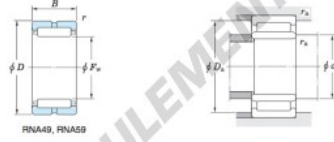

Roulement à rouleaux RNA49-48R-JTEKT - RNA49-48R-JTEKT

<https://www.123roulement.ca/roulement-palier/roulement-rouleaux/rouleaux/rna49-48r-jtekt>

Machined ring needle roller bearings **Koyo**
F_W 29 – 37 mm

Without inner ring

Boundary dimensions (mm)				Basic load ratings (kN)		Limiting speeds¹⁾ (min⁻¹)		Bearing No.
F_w	d	D	B	C_r	C₁₀	Oil lub.	Without inner ring	
55	—	70	22	—	46.9	76.5	8 300	RNA49/48R
Mounting dimensions (mm)				(roller) Mass (kg)		(roller) Applicable inner ring No.		
With inner ring				Without inner ring	With inner ring	—		
—				66	0.6	0.174	—	

CARACTÉRISTIQUES PRODUIT

Marque	JTEKT
N° Ean13	3663952483481
Diam. intérieur	55 mm
Diam. extérieur	70 mm
Épaisseur	22 mm
Poids	174 g
Conditionnement	1

contact@123roulement.ca

+33 359 360 490

CRT4 de Lesquin 60 Rue Du Haut De Sainghin 59273 Fretin FRANCE