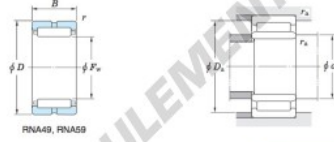

Roulement à rouleaux RNA49-48R-JTEKT - RNA49-48R-JTEKT

<https://www.123roulement.ca/roulement-palier/roulement-rouleaux/rouleaux/rna49-48r-jtekt>

Machined ring needle roller bearings Koyo

F_w 29 – 37 mm

Without inner ring

Boundary dimensions (mm)				Basic load ratings (kN)		Limiting speeds¹⁾ (min⁻¹)		Bearing No.
F_w	d	D	B	C_r	C_{10}	Oil lub.	Without inner ring	
55	—	70	22	—	46.9	76.5	8 300	RNA49/48R
		Mounting dimensions (mm)			(Refer.) Mass (kg)		(Refer.) Applicable inner ring No.	
With inner ring		d_a	D_a	r_a	Without inner ring	With inner ring		
		min.	max.	max.	—	—		
		—	66	0.6	0.174	—		

CARACTÉRISTIQUES PRODUIT

Marque	JTEKT
N° Ean13	3663952483481
Diam. intérieur	55 mm
Diam. extérieur	70 mm
Épaisseur	22 mm
Poids	174 g
Conditionnement	1

contact@123roulement.ca

+33 359 360 490

CRT4 de Lesquin 60 Rue Du Haut De Sainghin 59273 Fretin FRANCE