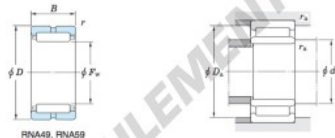

Roulement à rouleaux RNA49-48R-JTEKT - RNA49-48R-JTEKT

<https://www.123roulement.ca/roulement-palier/roulement-rouleaux/rouleaux/rna49-48r-jtekt>

Machined ring needle roller bearings

F_w 29 ~ 37 mm

Without inner ring

Boundary dimensions (mm)				Basic load ratings (kN)		Limiting speeds¹⁾ (min⁻¹)		Bearing No.
F_w	d	D	B	C_r	C_{10}	Oil lub.	Without inner ring	
55	—	70	22	46.9	76.5	8 300	RNA49/48R	
Mounting dimensions (mm)				(roller) Mass (kg)		(roller) Applicable inner ring No.		
With inner ring				Without inner ring	With inner ring	—		
d_a	D_a	r_a		0.6	0.174			
max.	max.	max.						
—	66	0.6						

CARACTÉRISTIQUES PRODUIT

Marque	JTEKT
N° Ean13	3663952483481
Diam. intérieur	55 mm
Diam. extérieur	70 mm
Épaisseur	22 mm
Poids	174 g
Conditionnement	1

contact@123roulement.ca

+33 359 360 490

CRT4 de Lesquin 60 Rue Du Haut De Sainghin 59273 Fretin FRANCE