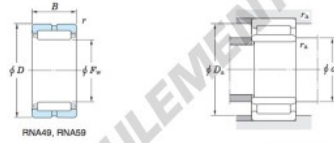

Roulement à rouleaux RNA49-48R-JTEKT - RNA49-48R-JTEKT

<https://www.123roulement.ca/roulement-palier/roulement-rouleaux/rouleaux/rna49-48r-jtekt>

Machined ring needle roller bearings Koyo

F_w 29 ~ 37 mm

Without inner ring

Boundary dimensions (mm)				Basic load ratings (kN)		Limiting speeds¹⁾ (min⁻¹)		Bearing No.
F_w	d	D	B	C_r	C_{10}	Oil lub.	Without inner ring	
55	—	70	22	—	46.9	76.5	8 300	RNA49/48R
Mounting dimensions (mm)				(roller) Mass (kg)		(roller) Applicable inner ring No.		
With inner ring				Without inner ring	With inner ring	—		
—				66	0.6	0.174	—	

CARACTÉRISTIQUES PRODUIT

Marque	JTEKT
N° Ean13	3663952483481
Diam. intérieur	55 mm
Diam. extérieur	70 mm
Épaisseur	22 mm
Poids	174 g
Conditionnement	1

contact@123roulement.ca

+33 359 360 490

CRT4 de Lesquin 60 Rue Du Haut De Sainghin 59273 Fretin FRANCE