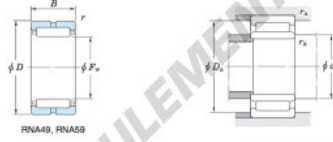

Roulement à rouleaux RNA49-48R-JTEKT - RNA49-48R-JTEKT

<https://www.123roulement.ca/roulement-palier/roulement-rouleaux/rouleaux/rna49-48r-jtekt>

Machined ring needle roller bearings ————— **Koyo**
F_w 29 – 37 mm

Without inner ring

Boundary dimensions (mm)				Basic load ratings (kN)		Limiting speeds¹⁾ (min⁻¹)		Bearing No.
F_w	d	D	B	C_r	C_{0r}	Oil lub.	Without inner ring	
55	—	70	22	46.9	76.5	8 300	RNA49/48R	
Mounting dimensions (mm)				(roller) Mass (kg)		(roller) Applicable inner ring No.		
With inner ring				Without inner ring	With inner ring	—		
—				66	0.6	0.174	—	

CARACTÉRISTIQUES PRODUIT

Marque	JTEKT
N° Ean13	3663952483481
Diam. intérieur	55 mm
Diam. extérieur	70 mm
Épaisseur	22 mm
Poids	174 g
Conditionnement	1

contact@123roulement.ca

+33 359 360 490

CRT4 de Lesquin 60 Rue Du Haut De Sainghin 59273 Fretin FRANCE