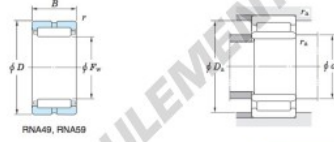

Roulement à rouleaux RNA49-48R-JTEKT - RNA49-48R-JTEKT

<https://www.123roulement.ca/roulement-palier/roulement-rouleaux/rouleaux/rna49-48r-jtekt>

Machined ring needle roller bearings **Koyo**
F_W 29 – 37 mm

Without inner ring

Boundary dimensions (mm)				Basic load ratings (kN)		Limiting speeds¹⁾ (min⁻¹)		Bearing No.
F_w	d	D	B	C_r	C_{0r}	Oil lub.	Without inner ring	
55	—	70	22	—	46.9	76.5	8 300	RNA49/48R
Mounting dimensions (mm)				(roller) Mass (kg)		(roller) Applicable inner ring No.		
With inner ring				Without inner ring	With inner ring	—		
	d_i min.	D_i max.	r_a max.	—	66	0.6	0.174	—

CARACTÉRISTIQUES PRODUIT

Marque	JTEKT
N° Ean13	3663952483481
Diam. intérieur	55 mm
Diam. extérieur	70 mm
Épaisseur	22 mm
Poids	174 g
Conditionnement	1

contact@123roulement.ca

+33 359 360 490

CRT4 de Lesquin 60 Rue Du Haut De Sainghin 59273 Fretin FRANCE