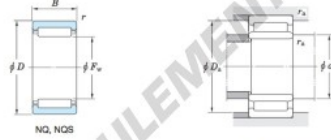

Roulement à rouleaux NQ45-20-JTEKT - NQ45-20-JTEKT

<https://www.123roulement.ca/roulement-palier/roulement-rouleaux/rouleaux/nq45-20-jtekt>

Machined ring needle roller bearings Koyo

F_w 29 ~ 37 mm

Without inner ring

Boundary dimensions (mm)				Basic load ratings (kN)		Limiting speeds¹⁾ (min⁻¹)		Bearing No.
F_w	d	D	B	C_r	C_{10}	Oil lub.	Without inner ring	
45	—	55	20	27.9	52.7	10 000	NQ45/20	
		Mounting dimensions (mm)			(Refer.) Mass (kg)		(Refer.) Applicable inner ring No.	
With inner ring		d_a max.	D_a max.	r_a max.	Without inner ring	With inner ring		
		—	51	0.6	0.100	—	—	

CARACTÉRISTIQUES PRODUIT

Marque	JTEKT
N° Ean13	3663952483207
Diam. intérieur	45 mm
Diam. extérieur	55 mm
Épaisseur	20 mm
Poids	100 g
Conditionnement	1

contact@123roulement.ca

+33 359 360 490

CRT4 de Lesquin 60 Rue Du Haut De Sainghin 59273 Fretin FRANCE