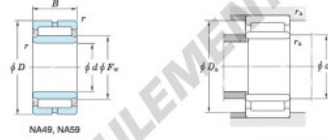

Roulement à rouleaux NA5907-JTEKT - NA5907-JTEKT

<https://www.123roulement.ca/roulement-palier/roulement-rouleaux/rouleaux/na5907-jtekt>

Machined ring needle roller bearings ————— Koyo
F_w 29 – 37 mm

With inner ring

Boundary dimensions (mm)				Basic load ratings (kN)		Limiting speeds¹⁾ (min⁻¹)		Bearing No.
F_w	d	D	B	C_r	C_{0r}	Oil lub.	Without inner ring	
42	35	55	27	42.9	67.6	11 000	—	
Mounting dimensions (mm)				(Refer.) Mass (kg)		(Refer.) Applicable inner ring No.		
With inner ring				Without inner ring	With inner ring			
NA5907				39	51	0.138	0.225	IRM354227

CARACTÉRISTIQUES PRODUIT

Marque	JTEKT
N° Ean13	3663952483160
Diam. intérieur	35 mm
Diam. extérieur	55 mm
Épaisseur	27 mm
Poids	225 g
Conditionnement	1

contact@123roulement.ca

+33 359 360 490

CRT4 de Lesquin 60 Rue Du Haut De Sainghin 59273 Fretin FRANCE