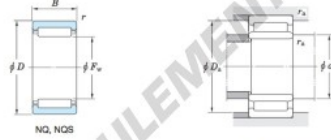

Roulement à rouleaux NQ40-30-JTEKT - NQ40-30-JTEKT

<https://www.123roulement.ca/roulement-palier/roulement-rouleaux/rouleaux/nq40-30-jtekt>

Machined ring needle roller bearings Koyo

F_w 29 – 37 mm

Without inner ring

Boundary dimensions (mm)				Basic load ratings (kN)		Limiting speeds¹⁾ (min⁻¹)		Bearing No.
F_w	d	D	B	C_r	C_{0r}	Oil lub.	Without inner ring	
40	35	50	30	39.8	79.8	12 000	NQ40/30	
Mounting dimensions (mm)				(Refer.) Mass (kg)		(Refer.) Applicable inner ring No.		
With inner ring				Without inner ring	With inner ring	—		
	d_a min.	D_a max.	r_a max.	0.120	0.192			

CARACTÉRISTIQUES PRODUIT

Marque	JTEKT
N° Ean13	3663952483054
Diam. intérieur	40 mm
Diam. extérieur	50 mm
Épaisseur	30 mm
Poids	120 g
Conditionnement	1

contact@123roulement.ca

+33 359 360 490

CRT4 de Lesquin 60 Rue Du Haut De Sainghin 59273 Fretin FRANCE