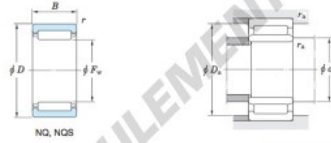

Roulement à rouleaux NQ37-20-JTEKT - NQ37-20-JTEKT

<https://www.123roulement.ca/roulement-palier/roulement-rouleaux/rouleaux/nq37-20-jtekt>

Machined ring needle roller bearings Koyo

F_w 29 – 37 mm

Without inner ring

Boundary dimensions (mm)					Basic load ratings (kN)		Limiting speeds¹⁾ (min⁻¹)		Bearing No.
F_w	d	D	B	r min.	C_r	C_{10}	Oil lub.		Without inner ring
37	32	47	20	0.3	26.0	45.1	13 000		NQ37/20
		Mounting dimensions (mm)			(Refer.) Mass (kg)		(Refer.) Applicable inner ring No.		
With inner ring		d_a max.	D_a max.	r_a max.	Without inner ring	With inner ring			
		34	45	0.3	0.079	0.114			

CARACTÉRISTIQUES PRODUIT

Marque	JTEKT
N° Ean13	3663952482965
Diam. intérieur	37 mm
Diam. extérieur	47 mm
Épaisseur	20 mm
Poids	79 g
Conditionnement	1

contact@123roulement.ca

+33 359 360 490

CRT4 de Lesquin 60 Rue Du Haut De Sainghin 59273 Fretin FRANCE