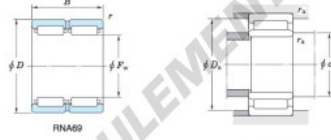

Roulement à rouleaux RNA6906-JTEKT - RNA6906-JTEKT

<https://www.123roulement.ca/roulement-palier/roulement-rouleaux/rouleaux/rna6906-jtekt>

Machined ring needle roller bearings ————— Koyo
F_w 29 – 37 mm

Without inner ring

Boundary dimensions (mm)				Basic load ratings (kN)		Limiting speeds¹⁾ (min⁻¹)		Bearing No.
F_w	d	D	B	C_r	C₁₀	Oil lub.	Without inner ring	
35	—	47	30	—	42.7	69.0	13 000	RNA6906
Mounting dimensions (mm)				(Refer.) Mass (kg)		(Refer.) Applicable inner ring No.		
With inner ring				Without inner ring	With inner ring	—		
—	d₁ min.	D₁ max.	r_s max.	—	0.131	—		

CARACTÉRISTIQUES PRODUIT

Marque	JTEKT
N° Ean13	4549250045325
Diam. intérieur	35 mm
Diam. extérieur	47 mm
Épaisseur	30 mm
Poids	131 g
Conditionnement	1

contact@123roulement.ca

+33 359 360 490

CRT4 de Lesquin 60 Rue Du Haut De Sainghin 59273 Fretin FRANCE