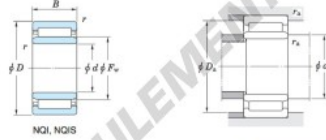

Roulement à rouleaux NQI28-30-JTEKT - NQI28-30-JTEKT

<https://www.123roulement.ca/roulement-palier/roulement-rouleaux/rouleaux/nqi28-30-jtekt>

Machined ring needle roller bearings ————— Koyo
F_w 29 – 37 mm

With inner ring

Boundary dimensions (mm)					Basic load ratings (kN)		Limiting speeds¹⁾ (min⁻¹)		Bearing No.		
F_w	d	D	B	B₁	C_r	C_{0r}	Oil lub.	—	Without inner ring	—	
32	28	42	30	—	34.4	61.6	14 000	—	—	—	
Mounting dimensions (mm)					(Refer.) Mass (kg)		(Refer.) Applicable inner ring No.				
With inner ring					Without inner ring	With inner ring					
NQI28/30					30	40	0.3	0.104	0.141	—	

CARACTÉRISTIQUES PRODUIT

Marque	JTEKT
N° Ean13	3663952482804
Diam. intérieur	28 mm
Diam. extérieur	42 mm
Épaisseur	30 mm
Poids	141 g
Conditionnement	1

contact@123roulement.ca

+33 359 360 490

CRT4 de Lesquin 60 Rue Du Haut De Sainghin 59273 Fretin FRANCE