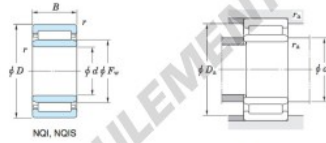

Roulement à rouleaux 25NQI4425A-JTEKT - 25NQI4425A-JTEKT

<https://www.123roulement.ca/roulement-palier/roulement-rouleaux/rouleaux/25nqi4425a-jtekt>

Machined ring needle roller bearings ————— Koyo
F_w 29 – 37 mm
With inner ring

Boundary dimensions (mm)						Basic load ratings (kN)		Limiting speed¹⁾ (min⁻¹)	Bearing No.		
F_w	d	D	B	B_s	r_{min}	C_r	C_{0r}	Oil lub.	Without inner ring		
30	25	44	25	25.5	0.3	36.0	48.8	14 000	—		
Mounting dimensions (mm)						(Refer.) Mass (kg)		(Refer.) Applicable inner ring No.			
With inner ring						Without inner ring	With inner ring				
25NQI4425A						27	42	0.3	—	0.161	—

CARACTÉRISTIQUES PRODUIT

Marque	JTEKT
N° Ean13	3663952482767
Diam. intérieur	25 mm
Diam. extérieur	44 mm
Épaisseur	25 mm
Poids	161 g
Conditionnement	1

contact@123roulement.ca

+33 359 360 490

CRT4 de Lesquin 60 Rue Du Haut De Sainghin 59273 Fretin FRANCE