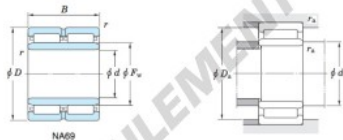

Roulement à rouleaux NA6905-JTEKT - NA6905-JTEKT

<https://www.123roulement.ca/roulement-palier/roulement-rouleaux/rouleaux/na6905-jtekt>

Machined ring needle roller bearings Koyo

F_w 29 – 37 mm

With inner ring

Boundary dimensions (mm)				Basic load ratings (kN)		Limiting speeds¹⁾ (min⁻¹)		Bearing No.	
F_w	d	D	B	C_r	C_{10}	Oil lub.	Without inner ring		
30	25	42	30	40.1	60.7	15 000	—		
Mounting dimensions (mm)				(Refer.) Mass (kg)		(Refer.) Applicable inner ring No.			
With inner ring				Without inner ring	With inner ring				
NA6905				27	40	0.3	0.112	0.162	IRM2S3030

CARACTÉRISTIQUES PRODUIT

Marque	JTEKT
N° Ean13	3663952482750
Diam. intérieur	25 mm
Diam. extérieur	42 mm
Épaisseur	30 mm
Poids	162 g
Conditionnement	1

contact@123roulement.ca

+33 359 360 490

CRT4 de Lesquin 60 Rue Du Haut De Sainghin 59273 Fretin FRANCE