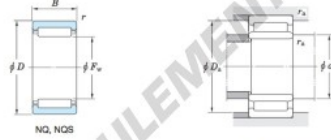

Roulement à rouleaux NQ30-30-JTEKT - NQ30-30-JTEKT

<https://www.123roulement.ca/roulement-palier/roulement-rouleaux/rouleaux/nq30-30-jtekt>

Machined ring needle roller bearings Koyo

F_w 29 ~ 37 mm

Without inner ring

Boundary dimensions (mm)				Basic load ratings (kN)		Limiting speeds¹⁾ (min⁻¹)		Bearing No.
F_w	d	D	B	C_r	C_{10}	Oil lub.	Without inner ring	
30	—	40	30	—	33.5	58.5	15 000	NQ30/30
Mounting dimensions (mm)				(Refer.) Mass (kg)		(Refer.) Applicable inner ring No.		
With inner ring				Without inner ring	With inner ring			
d_a	D_a	r_a		0.099	—			
max.	max.	max.						
—	38	0.3						

CARACTÉRISTIQUES PRODUIT

Marque	JTEKT
N° Ean13	3663952482651
Diam. intérieur	30 mm
Diam. extérieur	40 mm
Épaisseur	30 mm
Poids	99 g
Conditionnement	1

contact@123roulement.ca

+33 359 360 490

CRT4 de Lesquin 60 Rue Du Haut De Sainghin 59273 Fretin FRANCE