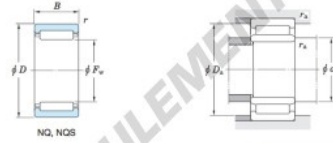

Roulement à rouleaux NQ26-16-JTEKT - NQ26-16-JTEKT

<https://www.123roulement.ca/roulement-palier/roulement-rouleaux/rouleaux/nq26-16-jtekt>

Machined ring needle roller bearings Koyo

F_w 29 ~ 37 mm

Without inner ring

Boundary dimensions (mm)				Basic load ratings (kN)		Limiting speeds¹⁾ (min⁻¹)		Bearing No.	
F_w	d	D	B	C_r	C_{10}	Oil lub.	Without inner ring	Without inner ring	
26	22	34	16	14.1	24.2	18 000	NQ26/16		
Mounting dimensions (mm)				(Refer.) Mass (kg)		(Refer.) Applicable inner ring No.			
With inner ring				Without inner ring	With inner ring				
d_i	D_i	r_i		0.037	0.056				
min.	max.	max.							
24	32	0.3							

CARACTÉRISTIQUES PRODUIT

Marque	JTEKT
N° Ean13	3663952482460
Diam. intérieur	26 mm
Diam. extérieur	34 mm
Épaisseur	16 mm
Poids	37 g
Conditionnement	1

contact@123roulement.ca

+33 359 360 490

CRT4 de Lesquin 60 Rue Du Haut De Sainghin 59273 Fretin FRANCE