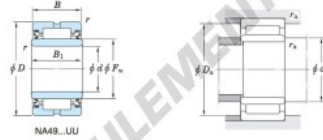

Roulement à rouleaux NA4904UU-JTEKT - NA4904UU-JTEKT

<https://www.123roulement.ca/roulement-palier/roulement-rouleaux/rouleaux/na4904uu-jtekt>

Machined ring needle roller bearings **Koyo**
F_w 29 – 37 mm

With inner ring

Boundary dimensions (mm)					Basic load ratings (kN)		Limiting speeds¹⁾ (min⁻¹)		Bearing No.
F_w	d	D	B	B₁	C_r	C₁₀	Oil lub.	Without inner ring	
25	20	37	17	18	16.4	18.2	8 000	—	
		Mounting dimensions (mm)			(Refer.) Mass (kg)		(Refer.) Applicable inner ring No.		
With inner ring		d₁ min.	D₁ max.	r_s max.	Without inner ring	With inner ring			
NA4904UU		22	35	0.3	—	0.078	IRM202518		

CARACTÉRISTIQUES PRODUIT

Marque	JTEKT
N° Ean13	3663952482392
Diam. intérieur	20 mm
Diam. extérieur	37 mm
Épaisseur	17 mm
Poids	78 g
Conditionnement	1

contact@123roulement.ca

+33 359 360 490

CRT4 de Lesquin 60 Rue Du Haut De Sainghin 59273 Fretin FRANCE