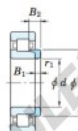

Roulement à rouleaux HJ210-JTEKT - HJ210-JTEKT

<https://www.123roulement.ca/roulement-palier/roulement-rouleaux/rouleaux/hj210-jtekt>

Thrust collars for cylindrical roller bearings — Koyo

Thrust collar

Boundary dimensions (mm)					Thrust collar No.	[Refer.] Mass (kg)	Applicable bearing No.	
d	d ₁	B ₁	B ₂	r ₁ min.			NJ	NJ
50	64.6	5	10	1.1	HJ210	0.063	NJ210	NU210