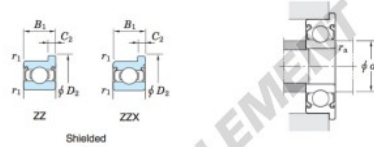

Boundary dimensions (mm)				Basic load ratings (kN)		Factor f_0	Limiting speeds (min ⁻¹)		Bearing No.
d	D	B	r_1	C_r	C_{10r}		Grease lub.	Oil lub.	
6	10	2.5	0.1	0.50	0.22	15.2	53 000	63 000	Open

Shielded	Dimensions of flange (mm)				Mounting dimensions (mm)		Refer. 3 Mass (g)
	D_1	D_2	C_1	C_2	d_4 min.	r_4 max.	
WMLF6010 ZZX	11.2	11.2	0.6	0.6	6.8	0.08	0.7