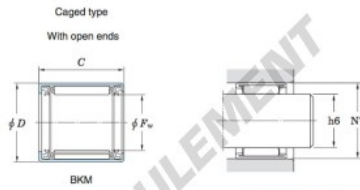

Roulement à aiguilles BKM354220-1UU-JTEKT - BKM354220-1UU-JTEKT

<https://www.123roulement.ca/roulement-palier/roulement-aiguilles/aiguilles/bkm354220-1uu-jtekt>

Drawn cup needle roller bearings Koyo

Boundary dimensions (mm)			Basic load ratings (kN)		Limiting speeds (min ⁻¹)	Bearing No. ²⁾
F_w	D	C	C_0	C_{0e}	Oil lub.	Caged type With open ends With closed end
35	42	20	13.3	22.8	5 700 ¹⁾	BKM354220-1UU

Full complement type		Recommended dimensions (mm)				(Refer.) Mass (g)	
With open ends	With closed end	Shaft dia. (H6) min.	max.	Housing bore dia. (N7) min.	max.	With open ends	With closed end
—	—	34.984	35.000	41.967	41.992	38	—

CARACTÉRISTIQUES PRODUIT

Marque	JTEKT
N° Ean13	3663952472195
Diam. intérieur	35 mm
Diam. extérieur	42 mm
Épaisseur	20 mm
Poids	38 g
Conditionnement	1

contact@123roulement.ca

+33 359 360 490

CRT4 de Lesquin 60 Rue Du Haut De Sainghin 59273 Fretin FRANCE