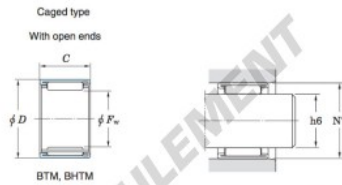

Roulement à aiguilles BTM2215-JTEKT - BTM2215-JTEKT

<https://www.123roulement.ca/roulement-palier/roulement-aiguilles/aiguilles/btm2215-jtekt>

Drawn cup needle roller bearings Koyo

Boundary dimensions (mm)			Basic load ratings (kN)		Limiting speeds (min⁻¹)		Bearing No. ²⁾	
F_w	D	C	C_r	C_{10}	Oil lub.		Caged type	
							With open ends	With closed end
22	29	15	—	12.0	18.3	16 000	BTM2215	

Full complement type		Recommended dimensions (mm)				(Refer.) Mass (g)	
With open ends	With closed end	Shaft dia. (H6) min.	max.	Housing bore dia. (H7) min.	max.	With open ends	With closed end
—	—	21.987	22.000	28.972	28.993	22	—

CARACTÉRISTIQUES PRODUIT

Marque	JTEKT
N° Ean13	3663952471198
Diam. intérieur	22 mm
Diam. extérieur	29 mm
Épaisseur	15 mm
Poids	22 g
Conditionnement	1

contact@123roulement.ca

+33 359 360 490

CRT4 de Lesquin 60 Rue Du Haut De Sainghin 59273 Fretin FRANCE