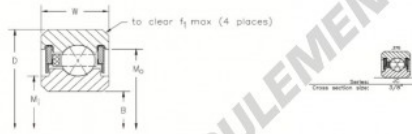

## Roulement à bille simple rangée JC120-XP0-RBC - JC120-XP0-RBC

<https://www.123roulement.ca/roulement-palier/roulement-bille/simple-rangee/jc120-xp0-rbc>

SEALED (MOLDED) 4-POINT CONTACT, X-TYPE  
THIN SECTION BALL BEARINGS

PART NUMBER*	NOMINAL DIMENSIONS						
	B Size	D Outside Diameter	W Width	M <sub>1</sub>	M <sub>2</sub>	F <sub>1</sub> Housing Fillet	Ball Diameter
JC120PPRBC	12.0000 304.800	127.500 503.850	0.3750 9.525	12.253 310.72	12.318 317.91	0.040 1.02	3/16