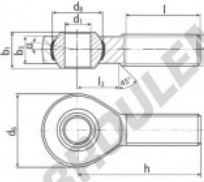

Rotule SA BEM30-20-501-DURBAL - BEM30-20-501-DURBAL

<https://www.123roulement.ca/roulement-palier/rotule/sa/bem30-20-501-durbal>

BEM30-20-501

**DURBAL® heavy-duty rod ends
with integral spherical
plain bearing**

race:
nylon / teflon / glass fibre compound

tolerances:
see page 10

order number		measurements [mm]		weight		basic load rating	
type	type	d₁	d₂	d₃	d₄	d₅	stat.
BEM 30 -20 -501		30	M 30 x 2	70	50,75	37	25,0
measurements [mm]		weight		basic load rating		stat.	
type	h	l	l₃	α₁°	α₂°	C	C₀
BEM 30	110	66	35	17,0	10,5	1,015	55010 145600

CARACTÉRISTIQUES PRODUIT

Marque	DURBAL
N° Ean13	3663952507972
Diam. intérieur	30 mm
Diam. extérieur	70 mm
Épaisseur	37 mm
Type	-
Poids	1015 g
Filetage	-
Lubrification	-
Conditionnement	-

contact@123roulement.ca

+33 359 360 490

CRT4 de Lesquin 60 Rue Du Haut De Sainghin 59273 Fretin FRANCE