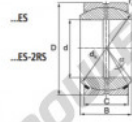

Rotule GEEW GEZ120-ES-2RS-DURBAL - GEZ120-ES-2RS-DURBAL

<https://www.123roulement.ca/roulement-palier/rotule/geew/gez120-es-2rs-durbal>

GEZ120-ES-2RS

Sliding combination: Steel / steel

Lubrication: lubrication required

order number	d	B	C	D
GEZ 120 ES-2RS	120,650	105,562	90,475	187,325

type	inches	r15 min	r25 min	d₁	d₂	is	load rating	weight
GEZ ES / GEZ 120 ES-2RS	4 3/4 *	1,0	1,0	130,0	6	3750	11,500	

CARACTÉRISTIQUES PRODUIT

Marque	DURBAL
N° Ean13	3663952505602
Diam. intérieur	120.65 mm
Diam. extérieur	187.325 mm
Epaisseur	90.475 mm
Type	GEEW
Poids	11500 g
Lubrification	avec
Conditionnement	1

contact@123roulement.ca

+33 359 360 490

CRT4 de Lesquin 60 Rue Du Haut De Sainghin 59273 Fretin FRANCE