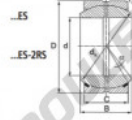

Rotule GEEW GEZ114-ES-DURBAL - GEZ114-ES-DURBAL

<https://www.123roulement.ca/roulement-palier/rotule/geew/gez114-es-durbal>

GEZ114-ES

Sliding combination:

Steel / steel

Lubrication: lubrication required

order number type	d	measurement [mm] B	C	D
GEZ 114 ES	114,300	100,013	85,725	177,800

type	inches	measurement [mm]				is IT	load rating C₀ [N]	weight [kg]
		r15 min	r25 min	d₁	d₂			
GEZ ES / GEZ 114 ES-2RS	4 1/2"	1,0	1,0	120,0	6	3400	9,800	

CARACTÉRISTIQUES PRODUIT

Marque	DURBAL
N° Ean13	3663952505565
Diam. intérieur	114.3 mm
Diam. intérieur	4 1/2" inch
Diam. extérieur	177.8 mm
Diam. extérieur	7" inch
Epaisseur	85.725 mm
Epaisseur	3 3/8" inch
Type	GEEW
Poids	9800 g
Lubrification	avec
Conditionnement	1

contact@123roulement.ca

+33 359 360 490

CRT4 de Lesquin 60 Rue Du Haut De Sainghin 59273 Fretin FRANCE