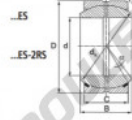

Rotule GEEW GEZ114-ES-DURBAL - DGEZ114-ES-DURBAL

<https://www.123roulement.ca/roulement-palier/rotule/geew/dgez114-es-durbal>

GEZ114-ES

Sliding combination: Steel / steel

Lubrication: lubrication required

order number	d	measurement [mm]		
type	B	C	D	
GEZ 114 ES	114,300	100,013	85,725	177,800

type	inches	measurement [mm]				load rating	weight
		r15 min	r25 min	d₁	d₂		
GEZ ES / GEZ 114 ES-2RS	4 1/2"	1,0	1,0	120,0	6	3400	9,800

CARACTÉRISTIQUES PRODUIT

Marque	DURBAL
N° Ean13	3663952505565
Diam. intérieur	114.3 mm
Diam. extérieur	177.8 mm
Epaisseur	85.725 mm
Type	GEEW
Poids	9800 g
Lubrification	avec
Conditionnement	1

contact@123roulement.ca

+33 359 360 490

CRT4 de Lesquin 60 Rue Du Haut De Sainghin 59273 Fretin FRANCE