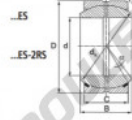

Rotule GEEW GEZ101-ES-DURBAL - DGEZ101-ES-DURBAL

<https://www.123roulement.ca/roulement-palier/rotule/geew/dgez101-es-durbal>

GEZ101-ES

Sliding combination: Steel / steel

Lubrication: lubrication required

order number type	d	measurement [mm] B	C	D
GEZ 101 ES	101,600	88,900	76,200	158,750

type	inches	measurement [mm]				load rating C₀ [kN]	weight [kg]
		r15 min	r25 min	d₁	d₂		
GEZ ES / GEZ 101 ES-2RS	4"	1,0	1,0	109,5	6	2650	7,000

CARACTÉRISTIQUES PRODUIT

Marque	DURBAL
N° Ean13	3663952505534
Diam. intérieur	101.6 mm
Diam. extérieur	158.75 mm
Epaisseur	76.2 mm
Type	GEEW
Poids	7000 g
Lubrification	avec
Conditionnement	1

contact@123roulement.ca

+33 359 360 490

CRT4 de Lesquin 60 Rue Du Haut De Sainghin 59273 Fretin FRANCE