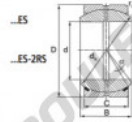

Rotule GEEW GEZ95-ES-2RS-DURBAL - GEZ95-ES-2RS-DURBAL

<https://www.123roulement.ca/roulement-palier/rotule/geew/gez95-es-2rs-durbal>

GEZ95-ES-2RS

Sliding combination:
Steel / steel

Lubrication:
lubrication required

order number type	d	measurement [mm] B	C	D
GEZ 95 ES-2RS	95,250	83,337	71,425	149,225

type	inches	measurement [mm]			is T1	load rating C₀ [kN]	weight [kg]
		r15 min	r25 min	d_s			
GEZ ES / GEZ 95 ES-2RS	3 3/4"	1,0	1,0	100,0	6	2360	5,800

CARACTÉRISTIQUES PRODUIT

Marque	DURBAL
N° Ean13	3663952505497
Diam. intérieur	95.25 mm
Diam. extérieur	149.225 mm
Epaisseur	71.425 mm
Type	GEEW
Poids	5800 g
Lubrification	avec
Conditionnement	1

contact@123roulement.ca

+33 359 360 490

CRT4 de Lesquin 60 Rue Du Haut De Sainghin 59273 Fretin FRANCE