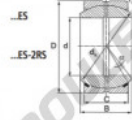

Rotule GEEW GEZ88-ES-DURBAL - GEZ88-ES-DURBAL

<https://www.123roulement.ca/roulement-palier/rotule/geew/gez88-es-durbal>

GEZ88-ES

Sliding combination: Steel / steel

Lubrication: lubrication required

order number	d	measurement [mm]	C	D
GEZ 88 ES	88,900	77,775	66,675	139,700

type	inches	measurement [mm]			is	load rating	weight
		r15 min	r25 min	d_s			
GEZ ES / GEZ 88 ES-2RS	3 1/2"	1,0	1,0	130,0	6	2040	4,790

CARACTÉRISTIQUES PRODUIT

Marque	DURBAL
N° Ean13	3663952505459
Diam. intérieur	88.9 mm
Diam. extérieur	139.7 mm
Epaisseur	66.675 mm
Type	GEEW
Poids	4790 g
Lubrification	avec
Conditionnement	1

contact@123roulement.ca

+33 359 360 490

CRT4 de Lesquin 60 Rue Du Haut De Sainghin 59273 Fretin FRANCE