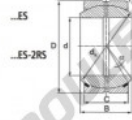

Rotule GEEW

GEZ44-ES-2RS-DURBAL - GEZ44-ES-2RS-DURBAL

<https://www.123roulement.ca/roulement-palier/rotule/geew/gez44-es-2rs-durbal>

GEZ44-ES-2RS

Sliding combination: Steel / steel

Lubrication: lubrication required

order number type	d	B	C	D
GEZ 44 ES-2RS	44,450	38,887	33,325	71,438

type	inches	measurement [mm]				load rating C₀ [N]	weight [kg]
		r15 min	r25 min	d₂	is		
GEZ ES / GEZ 44 ES-2RS	1 3/4 *	0,6	1,0	63,9	6	510	0,641

CARACTÉRISTIQUES PRODUIT

Marque	DURBAL
N° Ean13	3663952505183
Diam. intérieur	44.45 mm
Diam. extérieur	71.438 mm
Epaisseur	33.325 mm
Type	GEEW
Poids	641 g
Lubrification	avec
Conditionnement	1

contact@123roulement.ca

+33 359 360 490

CRT4 de Lesquin 60 Rue Du Haut De Sainghin 59273 Fretin FRANCE