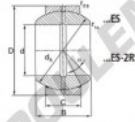

Rotule GEEW GE40-ES-2RS-DURBAL - GE40-ES-2RS-DURBAL

<https://www.123roulement.ca/roulement-palier/rotule/geew/ge40-es-2rs-durbal>

GE40-ES-2RS

Sliding combination:

steel / steel

Lubrication: lubrication required

order number		measurement [mm]			
right hand thread	left hand thread	d	B	C	D
GE	40 ES-2RS	40	28	22	62

type	measurement [mm]		d_k	α [°]	load rating C₉₀ [kN]	weight [kg]	
	r₁₅ min	r₂₅ min					
GE ES / DGE	40 ES-2RS	0.6	1.0	53.0	7	500.0	0.300

CARACTÉRISTIQUES PRODUIT

Marque	DURBAL
N° Ean13	3663952504476
Diam. intérieur	40 mm
Diam. extérieur	62 mm
Epaisseur	22 mm
Type	GEEW
Poids	300 g
Filetage	Filetage à droite
Lubrification	avec
Conditionnement	1
Norme	Sans norme

contact@123roulement.ca

+33 359 360 490

CRT4 de Lesquin 60 Rue Du Haut De Sainghin 59273 Fretin FRANCE