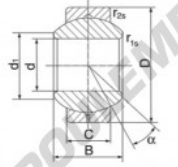

Rotule GEEW GEBJ30-S-DURBAL - DGEBJ30-S-DURBAL

<https://www.123roulement.ca/roulement-palier/rotule/geew/dgebj30-s-durbal>

GEBJ30-S

Sliding combination: steel / steel

Lubrication: lubrication required

order number	d	measurement [mm]		d₁ min
type		B	C	
GEBJ 30 S	30	37	25,00	34,8

type	measurement [mm]		D	d₁ [mm]	load rating C₁₀ [kN]	weight [kg]
	r₁₀ min	r₂₅ min				
GEBJ 30 S	0,6	0,6	55	15	178,0	0,560

CARACTÉRISTIQUES PRODUIT

Marque	DURBAL
N° Ean13	3663952504124
Diam. intérieur	30 mm
Diam. extérieur	55 mm
Epaisseur	25 mm
Type	GEEW
Poids	560 g
Lubrification	avec
Conditionnement	1

contact@123roulement.ca

+33 359 360 490

CRT4 de Lesquin 60 Rue Du Haut De Sainghin 59273 Fretin FRANCE