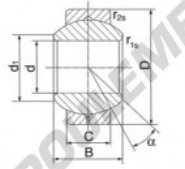

Rotule GEEW GEBJ30-S-DURBAL - GEBJ30-S-DURBAL

<https://www.123roulement.ca/roulement-palier/rotule/geew/gebj30-s-durbal>

GEBJ30-S

Sliding combination: steel / steel

Lubrication: lubrication required

order number	d	measurement [mm]		d₁ min
type		B	C	
GEBJ 30 S	30	37	25,00	34,8

type	measurement [mm]		D	α [°]	load rating C₁₀ [kN]	weight [kg]
	r₁₀ min	r₂₅ min				
GEBJ 30 S	0,6	0,6	55	15	178,0	0,560

CARACTÉRISTIQUES PRODUIT

Marque	DURBAL
N° Ean13	3663952504124
Diam. intérieur	30 mm
Diam. extérieur	55 mm
Epaisseur	25 mm
Type	GEEW
Poids	560 g
Lubrification	avec
Conditionnement	1

contact@123roulement.ca

+33 359 360 490

CRT4 de Lesquin 60 Rue Du Haut De Sainghin 59273 Fretin FRANCE