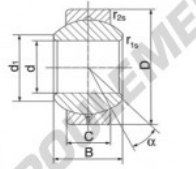

Rotule GEEW GEBJ22-S-DURBAL - GEBJ22-S-DURBAL

<https://www.123roulement.ca/roulement-palier/rotule/geew/gebj22-s-durbal>

GEBJ22-S

Sliding combination: steel / steel

Lubrication: lubrication required

order number	d	measurement [mm]		d₁ min
type		B	C	
GEBJ 22 S	22	28	20,00	25,8

type	measurement [mm]		D	d₁ [°]	load rating C₁₀ [kN]	weight [kg]
	r₁₀ min	r₁₀ min				
GEBJ 22 S	0,3	0,6	42	15	108,0	0,210

CARACTÉRISTIQUES PRODUIT

Marque	DURBAL
N° Ean13	3663952504087
Diam. intérieur	22 mm
Diam. extérieur	42 mm
Epaisseur	20 mm
Type	GEEW
Poids	210 g
Lubrification	avec
Conditionnement	1

contact@123roulement.ca

+33 359 360 490

CRT4 de Lesquin 60 Rue Du Haut De Sainghin 59273 Fretin FRANCE