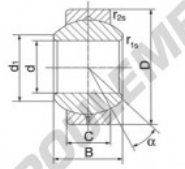

Rotule GEEW GEBJ10-S-DURBAL - DGEBJ10-S-DURBAL

<https://www.123roulement.ca/roulement-palier/rotule/geew/dgebj10-s-durbal>

GEBJ10-S

Sliding combination: steel / steel

Lubrication: lubrication required

order number	d	measurement [mm]		d₁ min
type		B	C	
GEBJ 10 S	10	14	10,50	12,9

type	measurement [mm]		D	d₁ [mm]	load rating C₁₀ [kN]	weight [kg]
	r₁₀ min	r₁₅ min				
GEBJ 10 S	0,3	0,6	22	13	28,0	0,031

CARACTÉRISTIQUES PRODUIT

Marque	DURBAL
N° Ean13	3663952503967
Diam. intérieur	10 mm
Diam. extérieur	22 mm
Epaisseur	10.5 mm
Type	GEEW
Poids	31 g
Lubrification	avec
Conditionnement	1

contact@123roulement.ca

+33 359 360 490

CRT4 de Lesquin 60 Rue Du Haut De Sainghin 59273 Fretin FRANCE