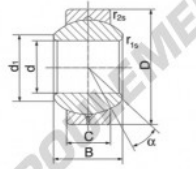

Rotule GEEW GEBJ8-S-DURBAL - GEBJ8-S-DURBAL

<https://www.123roulement.ca/roulement-palier/rotule/geew/gebj8-s-durbal>

GEBJ8-S

Sliding combination: steel / steel

Lubrication: lubrication required

order number	d	measurement [mm]		d₁ min
type		B	C	
GEBJ 8 S	8	12	9,00	10,4

type	measurement [mm]		D	α [°]	load rating C₁₀ [kN]	weight [kg]
	r₁₀ min	r₂₀ min				
GEBJ 8 S	0,3	0,3	19	13	20,0	0,016

CARACTÉRISTIQUES PRODUIT

Marque	DURBAL
N° Ean13	3663952503950
Diam. intérieur	8 mm
Diam. extérieur	19 mm
Epaisseur	9 mm
Type	GEEW
Poids	16 g
Lubrification	avec
Conditionnement	1

contact@123roulement.ca

+33 359 360 490

CRT4 de Lesquin 60 Rue Du Haut De Sainghin 59273 Fretin FRANCE