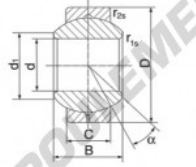

Rotule GEEW GEBJ8-S-DURBAL - GEBJ8-S-DURBAL

<https://www.123roulement.ca/roulement-palier/rotule/geew/gebj8-s-durbal>

GEBJ8-S

Sliding combination: steel / steel

Lubrication: lubrication required

order number	d	measurement [mm]		d₁ min
type		B	C	
GEBJ 8 S	8	12	9,00	10,4

type	measurement [mm]		D	d₁ [°]	load rating C₁₀ [kN]	weight [kg]
	r₁₀ min	r₂₀ min				
GEBJ 8 S	0,3	0,3	19	13	20,0	0,016

CARACTÉRISTIQUES PRODUIT

Marque	DURBAL
N° Ean13	3663952503950
Diam. intérieur	8 mm
Diam. extérieur	19 mm
Epaisseur	9 mm
Type	GEEW
Poids	16 g
Lubrification	avec
Conditionnement	1

contact@123roulement.ca

+33 359 360 490

CRT4 de Lesquin 60 Rue Du Haut De Sainghin 59273 Fretin FRANCE