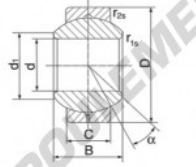

Rotule GEEW GEBJ8-S-DURBAL - DGEBJ8-S-DURBAL

<https://www.123roulement.ca/roulement-palier/rotule/geew/dgebj8-s-durbal>

GEBJ8-S

Sliding combination: steel / steel

Lubrication: lubrication required

order number	d	measurement [mm]		d₁ min
type		B	C	
GEBJ 8 S	8	12	9,00	10,4

type	measurement [mm]		D	d₁ [°]	load rating C₁₀ [kN]	weight [kg]
	r₁₀ min	r₂₀ min				
GEBJ 8 S	0,3	0,3	19	13	20,0	0,016

CARACTÉRISTIQUES PRODUIT

Marque	DURBAL
N° Ean13	3663952503950
Diam. intérieur	8 mm
Diam. extérieur	19 mm
Epaisseur	9 mm
Type	GEEW
Poids	16 g
Lubrification	avec
Conditionnement	1

contact@123roulement.ca

+33 359 360 490

CRT4 de Lesquin 60 Rue Du Haut De Sainghin 59273 Fretin FRANCE