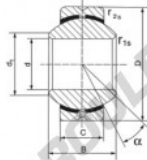

Rotule GEEW GEBK14-S-DURBAL - DGEBK14-S-DURBAL

<https://www.123roulement.ca/roulement-palier/rotule/geew/dgebk14-s-durbal>

GEBK14-S

Lubrication: lubrication required

order number	measurement [mm]				
type	d	B	C	d₁ min	
GEBK 14 S	14	19	13,50	16,9	

type	measurement [mm]		D	α [°]	load rating C₀ [kN]	weight [kg]
	r_{1s} min	r_{2s} min				
GEBK 14 S	0,3	0,6	34	16	40,0	0,084

CARACTÉRISTIQUES PRODUIT

Marque	DURBAL
N° Ean13	3663952503769
Diam. intérieur	14 mm
Diam. extérieur	34 mm
Epaisseur	13.5 mm
Type	GEEW
Poids	84 g
Lubrification	avec
Conditionnement	1

contact@123roulement.ca

+33 359 360 490

CRT4 de Lesquin 60 Rue Du Haut De Sainghin 59273 Fretin FRANCE