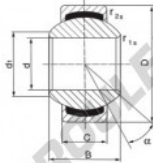

Rotule GEEW SGE8-FW-DURBAL - SGE8-FW-DURBAL

<https://www.123roulement.ca/roulement-palier/rotule/geew/sge8-fw-durbal>

SGE8-FW

Lubrication: maintenance free

Attention: Articles have minimum quantity

order number	measurement [mm]			
type	d	B	C	d₁ min
SGE 8 FW	8	11	6	11

type	measurement [mm]		D	α [°]	load rating C₀ [N]	weight [kg]
	r₁ min	r₂ min				
SGE 8 FW	0,3	0,3	19	21	21,0	0,014

CARACTÉRISTIQUES PRODUIT

Marque	DURBAL
N° Ean13	3663952502656
Diam. intérieur	8 mm
Diam. extérieur	19 mm
Epaisseur	6 mm
Type	GEEW
Poids	14 g
Lubrification	sans
Conditionnement	1

contact@123roulement.ca

+33 359 360 490

CRT4 de Lesquin 60 Rue Du Haut De Sainghin 59273 Fretin FRANCE