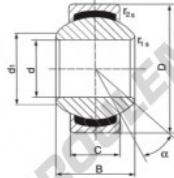

Rotule GEEW SGE30-UK-DURBAL - SGE30-UK-DURBAL

<https://www.123roulement.ca/roulement-palier/rotule/geew/sge30-uk-durbal>

SGE30-UK

Lubrication: maintenance free

order number	d	B	measurement [mm]		C	d₁ min	
SGE 30 UK	30	22			18	34	
type	r_{1s} min	measurement [mm]		D	α [°]	load rating C₀ [kN]	weight [kg]
SGE 30 UK	0,6	0,6	47	6	166,0	0,163	

CARACTÉRISTIQUES PRODUIT

Marque	DURBAL
N° Ean13	3663952502212
Diam. intérieur	30 mm
Diam. extérieur	47 mm
Epaisseur	18 mm
Type	GEEW
Poids	163 g
Lubrification	sans
Conditionnement	1

contact@123roulement.ca

+33 359 360 490

CRT4 de Lesquin 60 Rue Du Haut De Sainghin 59273 Fretin FRANCE